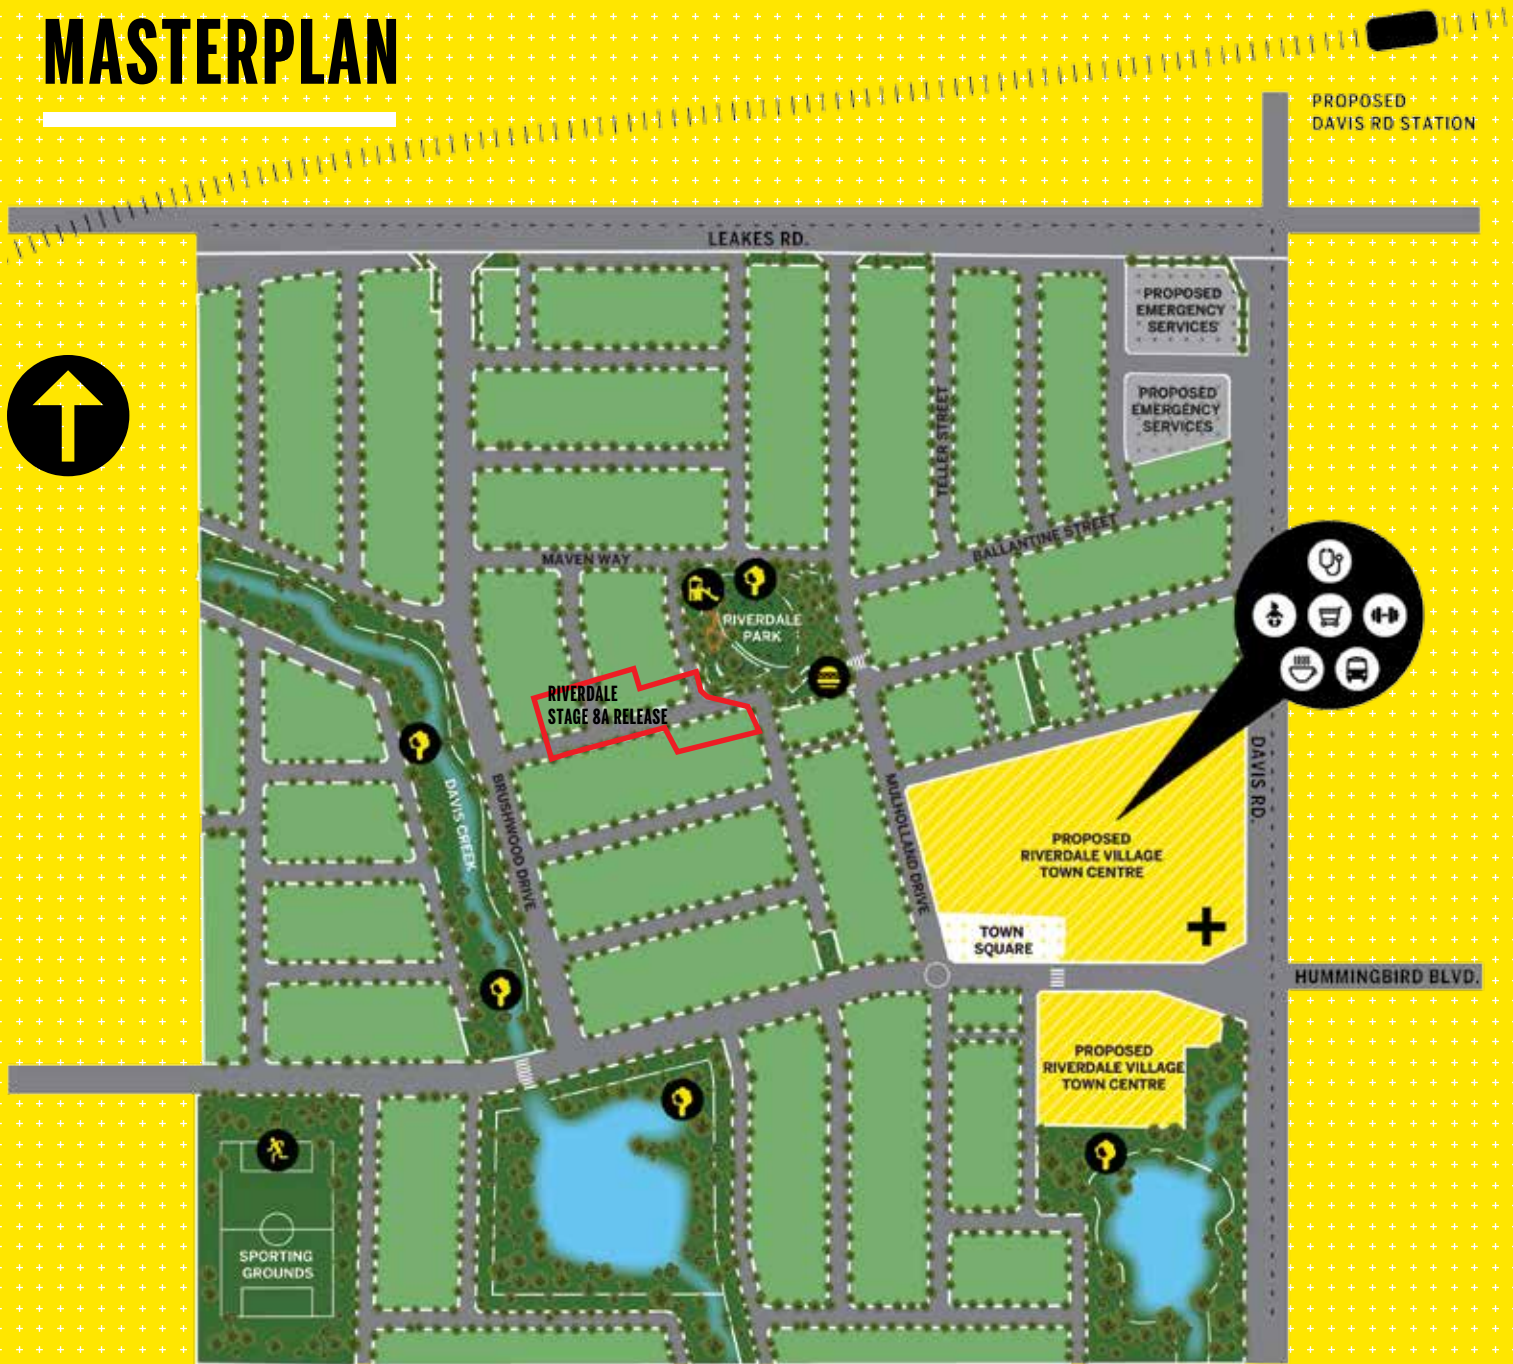

MASTERPLAN

Our Story:

Riverdale Village is planned to be a vibrant, thriving, fun, family friendly and well-connected residential community which is perfectly suited to you, couples, growing families, down-sizers and all those in between.

Adopting the very best in contemporary urban design, Riverdale Village is planned to provide residents with easy access to local shopping parks, gardens and community

facilities whilst having public transport, schools and other important lifestyle and community amenity close by.

Riverdale Village is proudly developed by YourLand Development in conjunction with APD Projects.

PH: 0418 577 055 **RIVERDALEVILLAGE.COM.AU** YourLand Developments APD

Yourland Management Pty Ltd and APD Projects Pty Ltd do not warrant the quality, accuracy or completeness of any information contained in this brochure and potential purchasers undertake responsibility for assessing the accuracy and suitability of its content. All details of the Riverdale Village Estate including the prices and availability of lots are subject to change without notice.