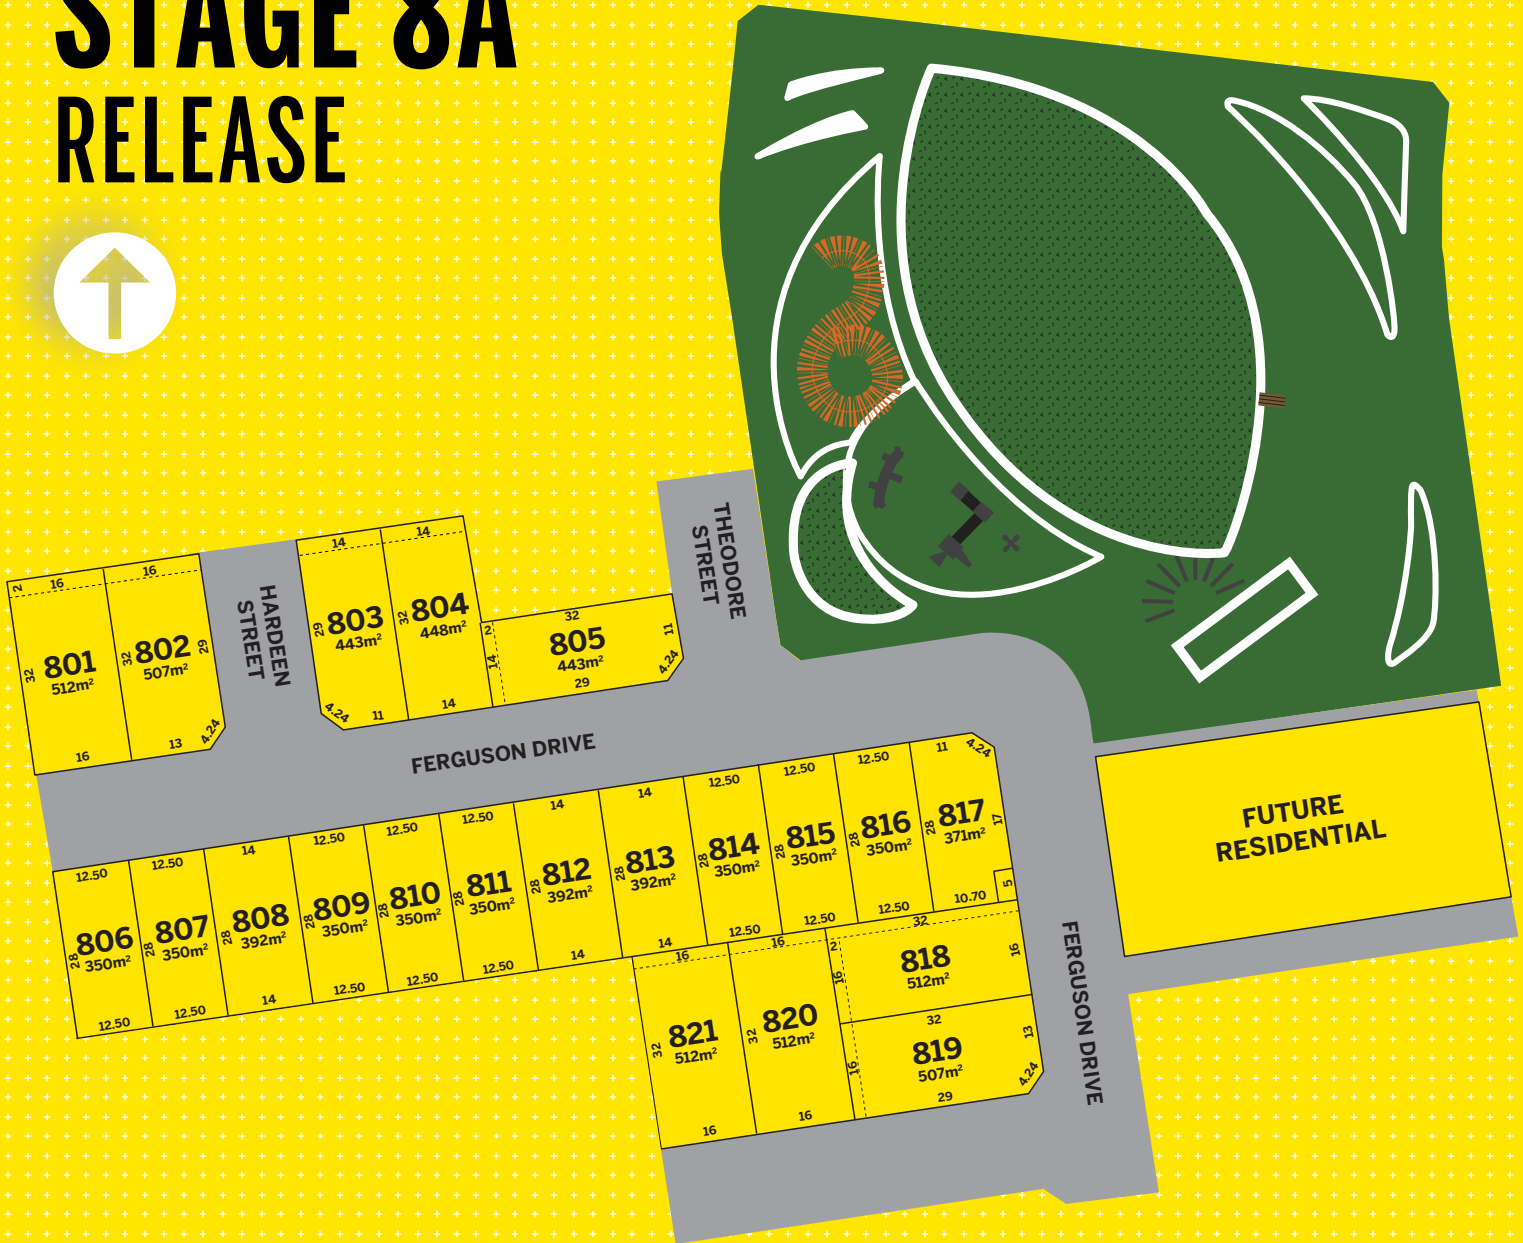

RIVERDALE STAGE 8A RELEASE

RIVERDALE VILLAGE +

Tell Everyone About the Next Exciting Land Release

The newest stage of land released within this vibrant new residential village is now being offered, close to public transport, parks and reserves. Take your pick from a wide choice of affordable home sites suitable for singles, couples, growing families, down-sizers and all those in between.

Stage 8A offers a choice of:

- Large allotments in close proximity to Riverdale Park
- Convenient access to schools, public transport and future Town Centre
- Mix of affordable lots suitable for first home buyers right through to family home sites for those looking for room to grow

Lot Sizes Range From 350m² - 512m²

PH: 0418 577 055 RIVERDALEVILLAGE.COM.AU YourLand Developments

Yourland Management Pty Ltd and APD Projects Pty Ltd do not warrant the quality, accuracy or completeness of any information contained in this brochure and potential purchasers undertake responsibility for assessing the accuracy and suitability of its content. All details of the Riverdale Village Estate including the prices and availability of lots are subject to change without notice.