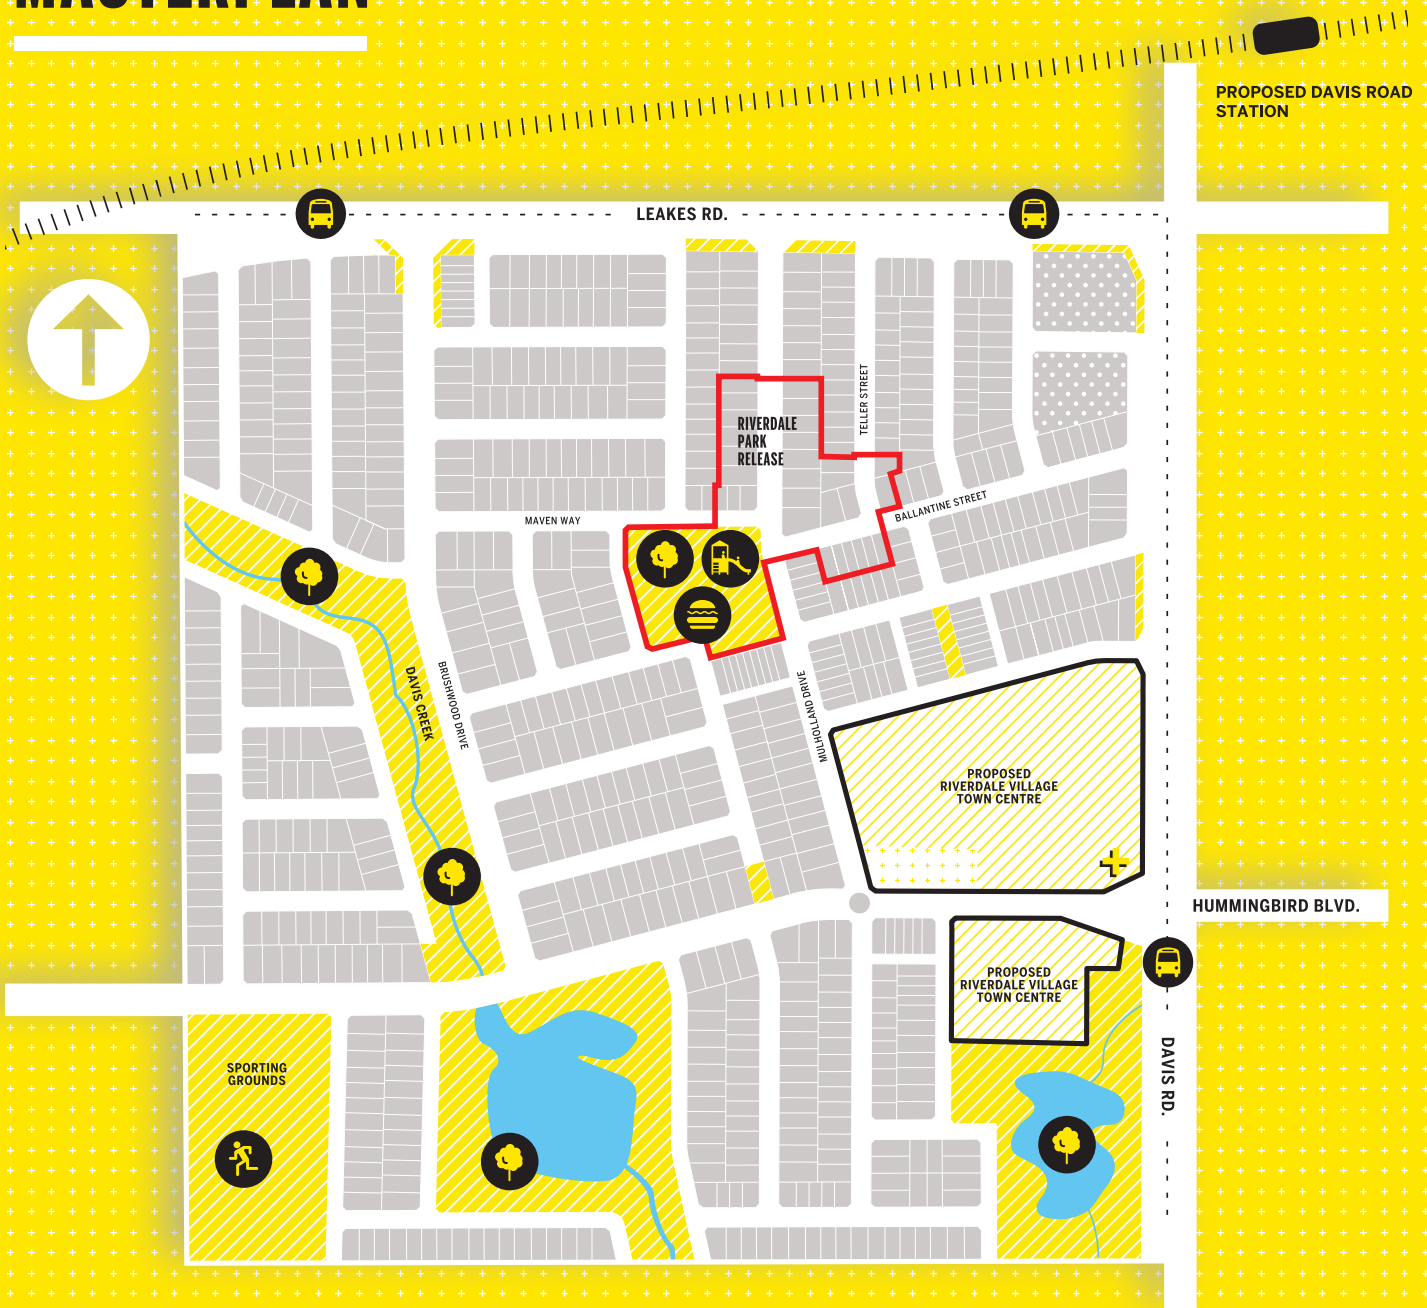

RIVERDALE PARK RELEASE

RIVERDALE VILLAGE +

Discover the Riverdale Park Release

Riverdale Park release represents our first land release within this vibrant new residential village.

We are thrilled to be able to offer you such a wide choice of home sites suitable for singles, couples, growing families, down-sizers and all those in between.

Our First Release has a Choice of:

- Family sized home sites across from Riverdale Park
- Large home sites set in a prominent entry location
- Low maintenance home sites in a quiet village position and all suiting the different home designs of Melbourne's leading builders.

Lot Sizes Range From 223m² - 660m²

PH: 0418 577 055  RIVERDALEVILLAGE.COM.AU  YourLand Developments  

Yourland Management Pty Ltd and APD Projects Pty Ltd do not warrant the quality, accuracy or completeness of any information contained in this brochure and potential purchasers undertake responsibility for assessing the accuracy and suitability of its content. All details of the Riverdale Village Estate including the prices and availability of lots are subject to change without notice.

MASTERPLAN

Our Story:

Riverdale Village is planned to be a vibrant, thriving, fun, family friendly and well-connected residential community which is perfectly suited to you, couples, growing families, down-sizers and all those in between.