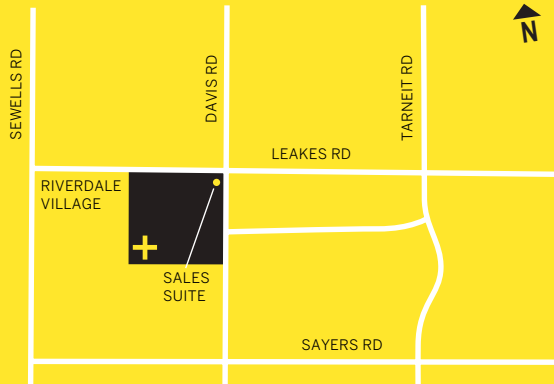

RIVERDALE VILLAGE +

RIVERDALEVILLAGE.COM.AU

PROUDLY
DEVELOPED BY

YourLand
Developments

APD
Projects